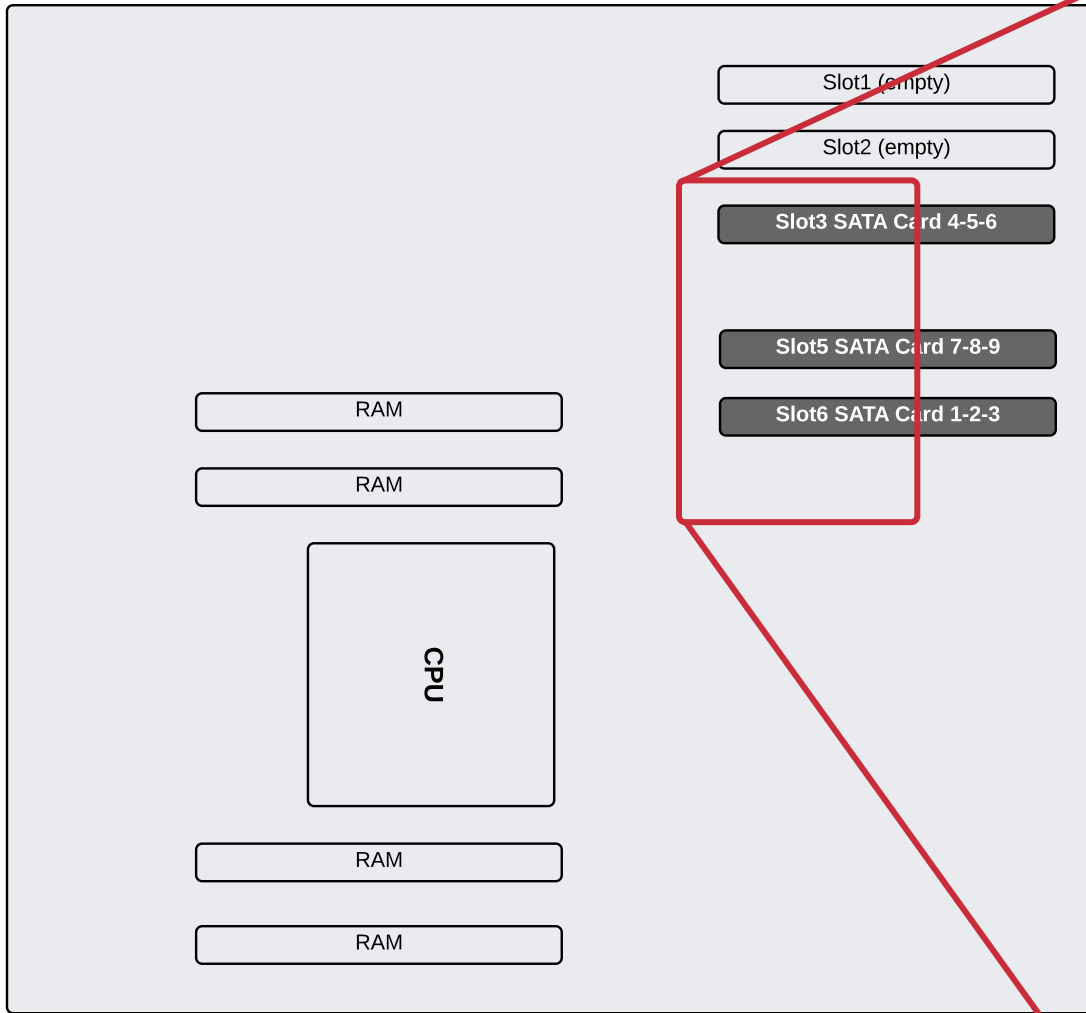

# SATA Cable Placement

Supermicro X9SRH Vault Motherboard

Sunrich 9235 SATA Cards